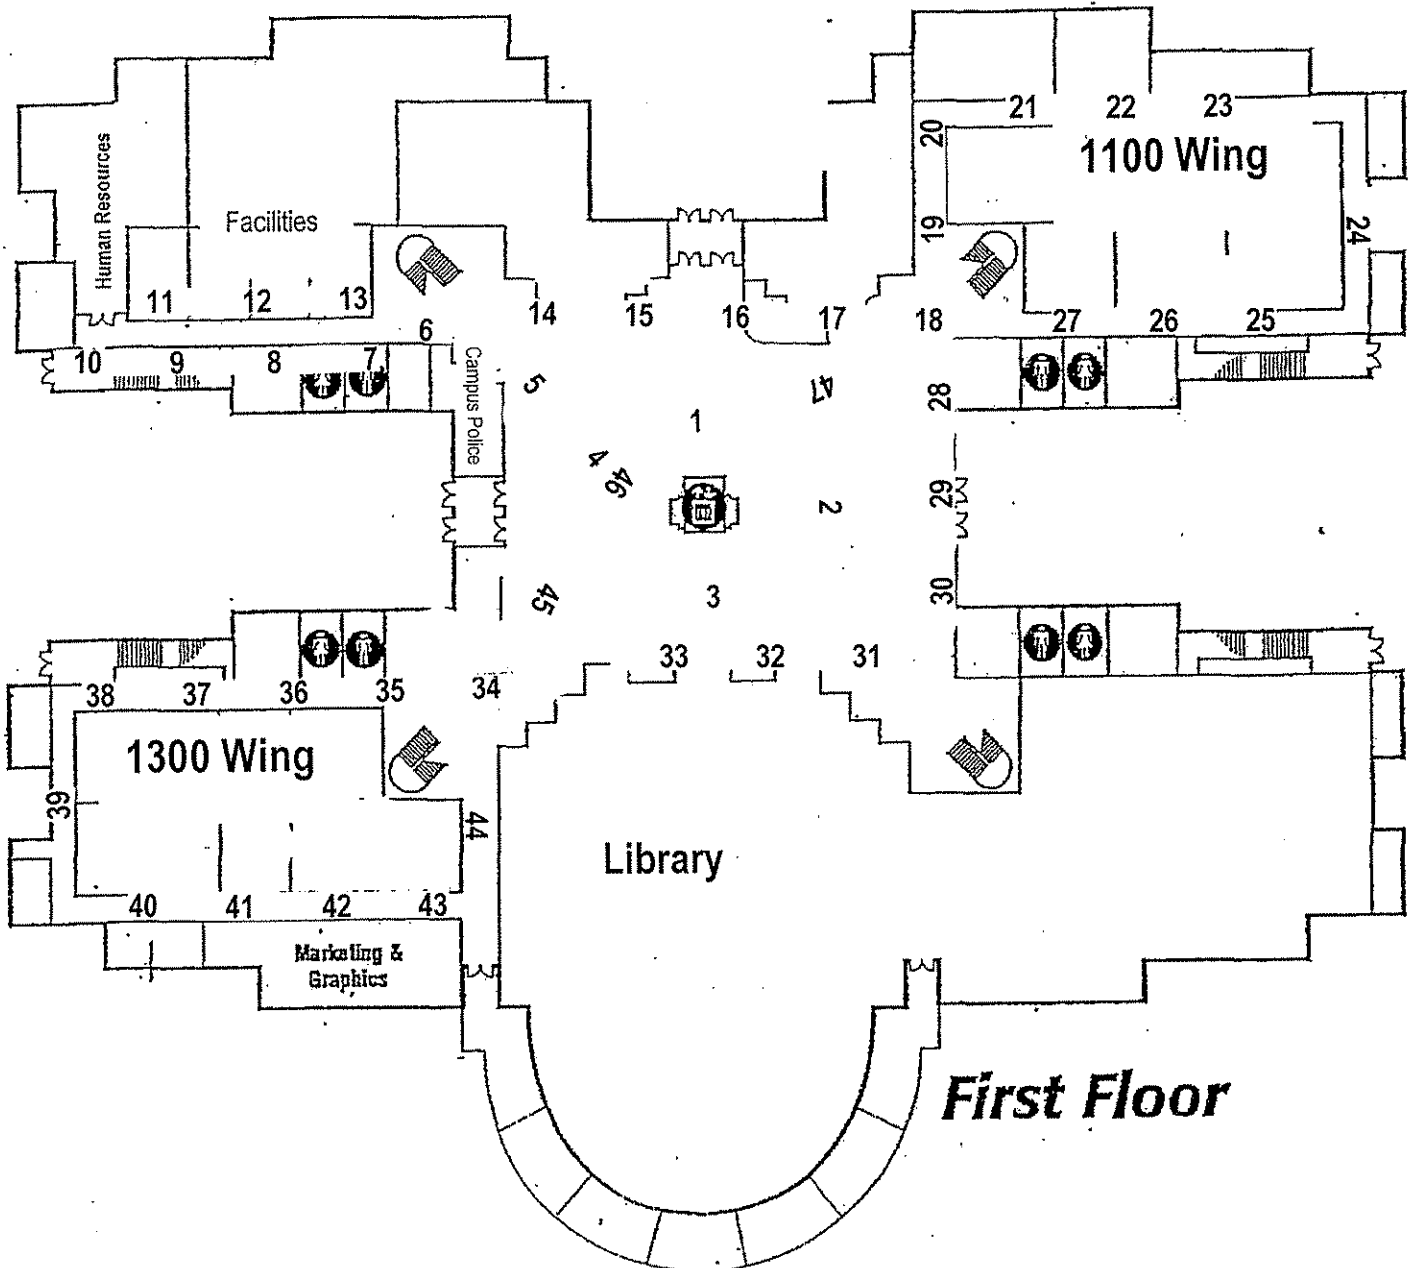

# Main Hall Walking Route - ~ 0.5 Miles

Follow the numbered pattern on each floor for a total of 0.5 miles.

Contact Angelyn at 594.8147 or [Angelyn.holmes@okstate.edu](mailto:Angelyn.holmes@okstate.edu) for additional information.

Begin at the North doors of Main Hall, walk the square that will take you around to Campus Police. From Campus Police walk to the 1300 wing and walk to the end of the 1300 wing (Human Resources), turn around and walk until you reach the 1100 wing stairs. Turn left (north) and following the square around the 1100 wing. Walk to corner of the 1200 wing, turn and walk past the front of the Library and into the 1300 wing. Follow the square around the 1300 wing. Continue walking back to the Commons, by Campus Police, by the North doors and to the 1100 Wing stairs. Head up the stairs to begin the 2<sup>nd</sup> floor route.

2<sup>nd</sup> floor map on reverse side.

## Main Hall 2<sup>nd</sup> Floor Walking Route

Begin at the 2100 wing stairs, walk the 2100 wing square. Walk towards the 2200 wing and walk the 2200 wing square. Walk towards the 2300 wing and walk the 2300 wing square. Walk to the 2400 wing and walk the 2400 wing square. Walk to the 2100 wing stairs, walk down the stairs and you have completed ~ 0.5 miles.